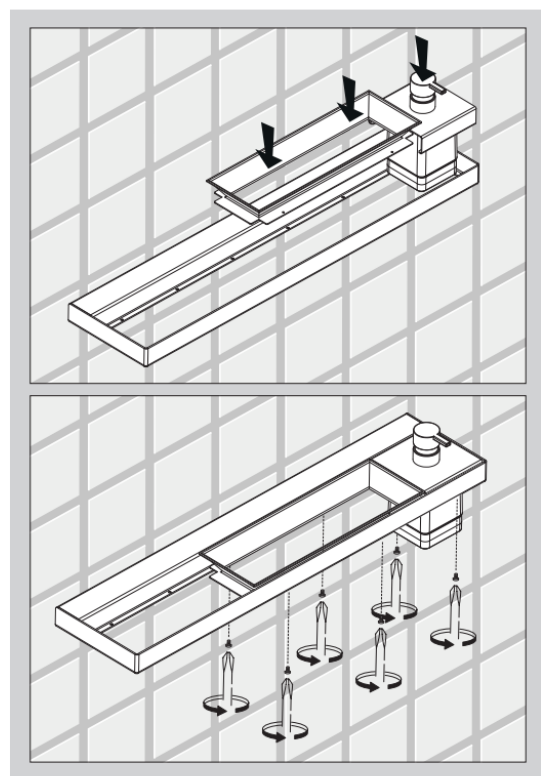

Proudly imported and distributed by
Gro Agencies Pty Ltd
Unit 2 / 37 Howe St, Osborne Park, WA, 6017
P 08 9446 3288 E info@groagencies.com.au W www.groagencies.com.au