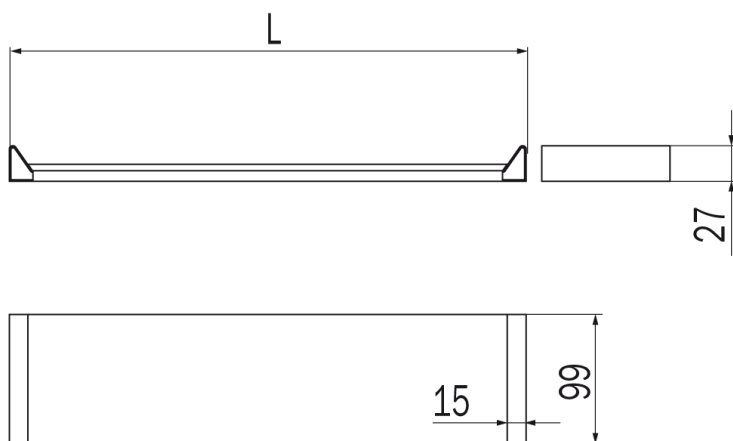

Proudly imported and distributed by
Gro Agencies Pty Ltd
Unit 2 / 37 Howe St, Osborne Park, WA, 6017
P 08 9446 3288 E info@groagencies.com.au W www.groagencies.com.au